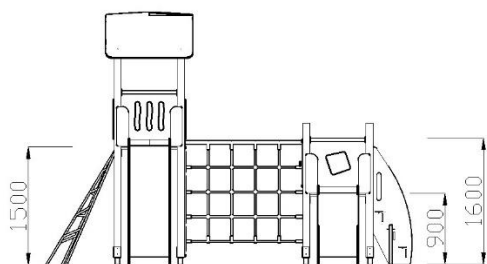

PLAY SET 6507

Playground dimensions:	4600 x 3500 mm
Safety area :	7600 x 7000 mm
Overall height:	3500 mm
Free fall height:	1600 mm
Recommended age group:	3-12 years
Number of simultaneous users:	10-14
The product complies with EN 1176-1	