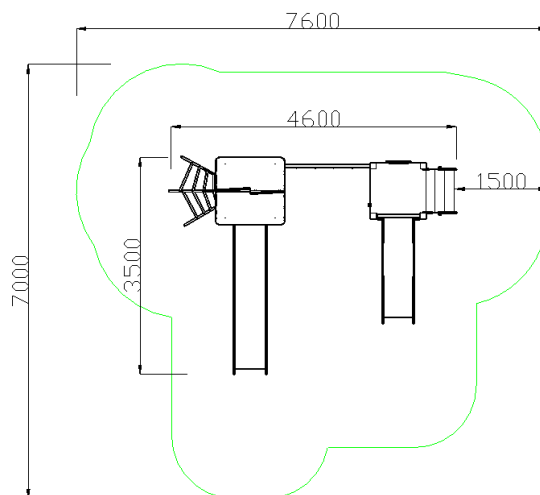

PLAY SET 6507

Playground dimensions:	4600 x 3500 mm
Safety area :	7600 x 7000 mm
Overall height:	3500 mm
Free fall height:	1600 mm
Recommended age group:	3-12 years
Number of simultaneous users:	10-14
The product complies with EN 1176-1	