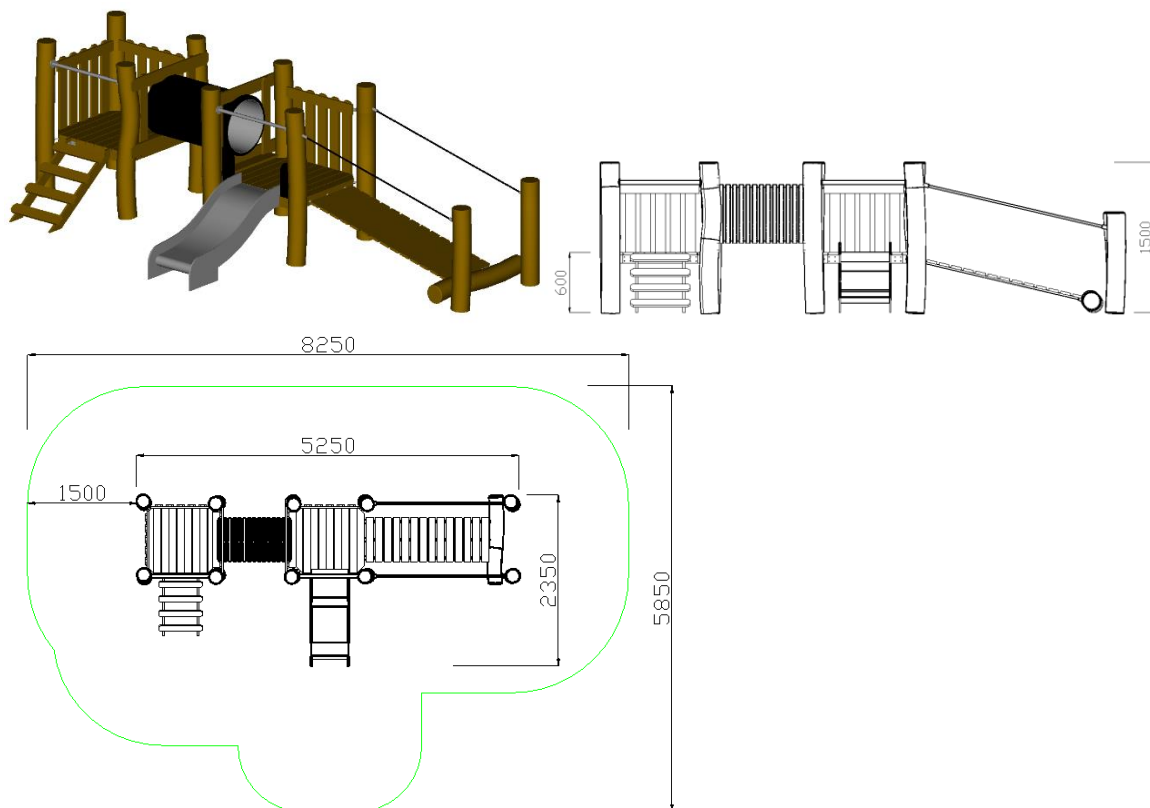

PLAY SET 9037

Playground dimensions:	cca 5250 x 2350 mm
Safety area (HIC):	cca 8250 x 5850 mm
Overall height:	cca 1500 mm
Free fall height:	cca 600 mm
Recommended age group:	3-12 years
Number of simultaneous users:	4-8
The product complies with EN 1176-1	